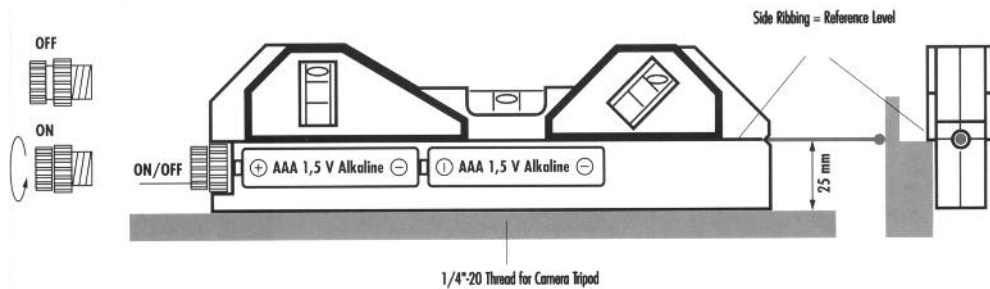

Your Pro-Point Laser has been designed to provide you with the best in distance and alignment point laser levelling which will save you labour and time.

Caution: Never look directly into the laser beam or point the laser at anyone. Keep this product away from children.

Operation: On/Off: Rotate the switch clockwise to turn unit on and again to turn off.

Battery Change: Loosen the battery screw, insert two 1.5v AAA (LR03) batteries, negative end in direction of laser.

Use the horizontal, vertical or 45° vial to set the beam at the desired angle. The laser beam exits the unit 25mm above the bottom edge of the level - remember to allow for the **25mm** when measuring. The side ribbing allows you to place the torpedo laser on a counter or tile edge and locate a straight line over a distance or to a perpendicular wall.

The beam visibility can be considerably improved by using a red target.

Care & Maintenance: Your Pro-Point Torpedo Laser contains a precisely aligned laser diode and level vial system. Avoid dropping or other abuse of the unit. You can prolong the life of your Torpedo laser by keeping it clean using a damp cloth to wipe off dirt and grime.

Specifications:

Laser Accuracy:	0.25mm/m
Level Vial Accuracy:	0.5mm/m
Laser Wave Length:	650nm - visible red light
Beam Visibility:	50m approx
Power Output:	≤ 1mW, Class 2 Laser Product
Power Supply:	2 Batteries 1.5 V AAA (LR03) Code: 53086
Battery Lifetime:	approx. 20 Hours
1/4" Thread Camera Tripod, Magnetic Pads	
Dust and Water Resistant - Dry Immediately if Wet	
Do Not Leave Unit in Bright Sunlight	
Store Unit in Dry and Clean Conditions	
Storage Temperature:	-20°C - +50°C
Operation Temperature:	-15°C - +40°C
For Service Return to York Survey Supply Centre